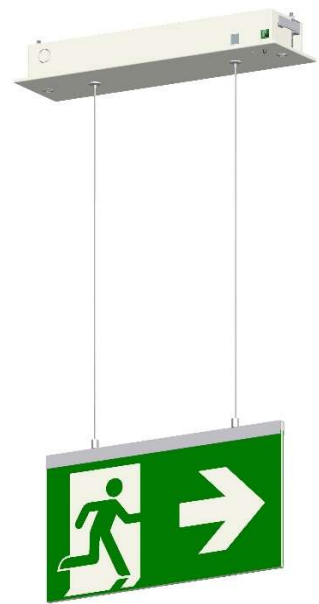

# EMERGENCY EXIT SIGN

M20

## Technical Data

Viewing distance	30 m	IP rating	IP 20
Mounting	Ceiling recessed wire suspension	IK rating	IK 06
Housing material	base: sheet metal, panel holder: aluminum	Light source	LED
Housing colour	base in white, panel holder in silver	Colour temperature	6500 K
Insulation class	I	Luminance	500 or 50 cd/m2, selectable