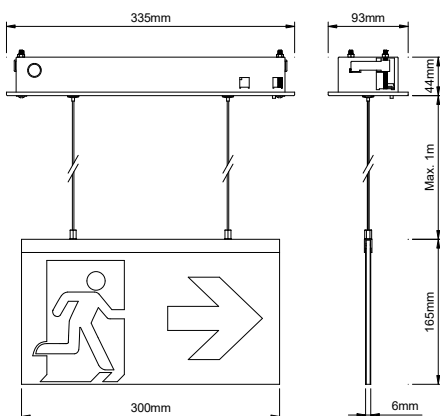

## Technical Data

Viewing distance	30 m	IP rating	IP 20
Mounting	Ceiling recessed wire suspension	IK rating	IK 06
Housing material	base: sheet metal, panel holder: aluminum	Light source	LED
Housing colour	base in white, panel holder in silver	Colour temperature	6500 K
Insulation class	I	Luminance	500 or 50 cd/m2, selectable

## Dimensions

Article number	Type	Weight
M20001	M20-30 LFP Self-contained	1.29 kg
M20002	M20-30 CS Central battery	1.24 kg